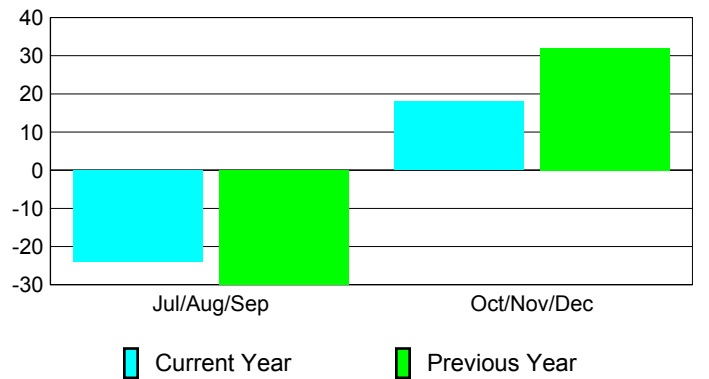

Comparison of Membership Gain/Loss

Current Year Compared to the Previous Year