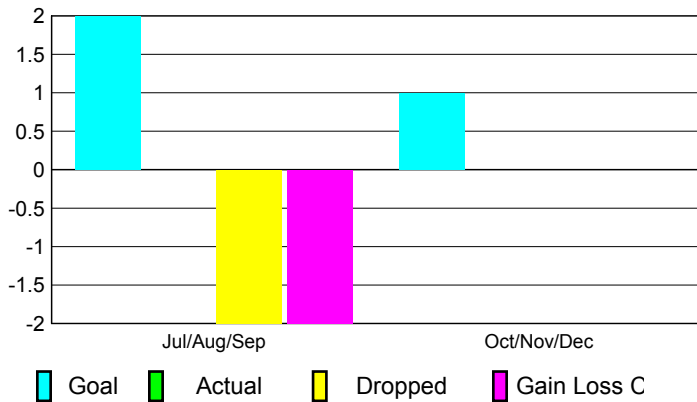

2010-2011 GMT Reports for District (or Undistricted) **District LA 5**

GMT: **Mr. Edisson Karnopp**

Location: **BRAZIL**

GMT CA: **3**

CLUBS

**Club Results
2010-2011**

**Clubs
2009-2010**

Month	New Club Goal	Actual New Clubs	Actual Dropped Clubs	Gain/ Loss of Clubs	Gain/ Loss of Clubs
Jul/Aug/Sep	2	0	-2	-2	0
Oct/Nov/Dec	1	0	0	0	0
Totals	3	0	-2	-2	0

Club Results 2010-2011

Goal, New, Dropped, Gain/Loss

Comparison of Club Gain/Loss

Current Year Compared to the Previous Year

YTD Status Quo Clubs 2010-2011

Status Quo Clubs Compared to Status Quo Members

MEMBERSHIP