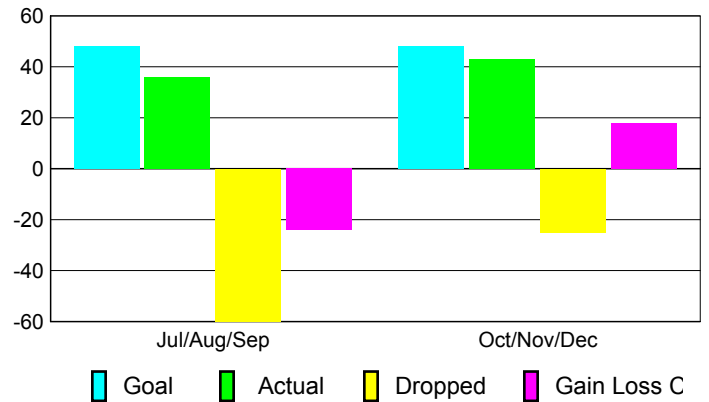

Membership Results 2010-2011

Goal, New, Dropped, Gain/Loss